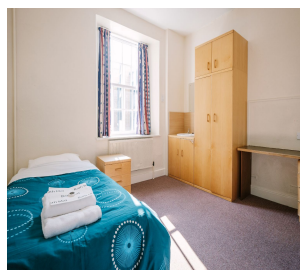

AMBLESIDE ACCOMMODATION INFORMATION

FELL COURT

There are 71 single ensuite rooms in our Fell Court Accommodation, made up of five houses with 11 bedrooms and two houses with 8 bedrooms. All rooms have an ensuite shower and w/c. Each house has a well-equipped self-catering kitchen and shared living space. Fell Court is our superior accommodation.

Superior Single Ensuite £57 per room per night

FAIRFIELD HALL

Our Fairfield Hall of Residence has 40 single ensuite rooms over four floors. Each floor has ten bedrooms with a small, shared self-catering kitchen. All rooms are single ensuite with a shower and w/c. The floors are accessed by a shared staircase with key access to each floor.

Single Ensuite

£51 per room per night

WANSFELL AND HELVELLYN HALLS

These halls house our standard accommodation. Wansfell Hall has 11 bedrooms and Helvellyn Hall has 20 bedrooms. Each house is set over 3 floors with shared bathrooms and kitchens on each floor.

Standard Single

£42 per room per night

THE COTTAGES

These 4 or 5 bed cottages are located on our main campus close to the Barn. They can be booked for a minimum 2 night stay as a single room or as a complete cottage.