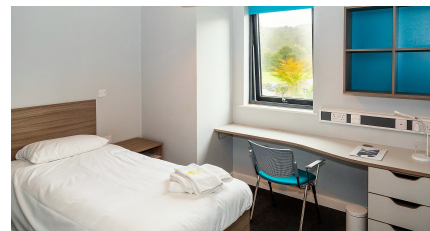

AMBLESIDE ACCOMMODATION INFORMATION

FELL COURT

There are 71 single ensuite rooms in our Fell Court Accommodation, made up of five houses with 11 bedrooms and two houses with 8 bedrooms. All rooms have an ensuite shower and w/c. Each house has a well-equipped self-catering kitchen and shared living space. Fell Court is our superior accommodation.

Superior Single Ensuite £57 per room per night

FAIRFIELD HALL

Our Fairfield Hall of Residence has 40 single ensuite rooms over four floors. Each floor has ten bedrooms with a small, shared self-catering kitchen. All rooms are single ensuite with a shower and w/c. The floors are accessed by a shared staircase with key access to each floor.

Single Ensuite

£51 per room per night

WANSFELL AND HELVELLYN HALLS

These halls house our standard accommodation. Wansfell Hall has 11 bedrooms and Helvellyn Hall has 20 bedrooms. Each house is set over 3 floors with shared bathrooms and kitchens on each floor.

Standard Single

£42 per room per night

THE COTTAGES

These 4 or 5 bed cottages are located on our main campus close to the Barn. They can be booked for a minimum 2 night stay as a single room or as a complete cottage.